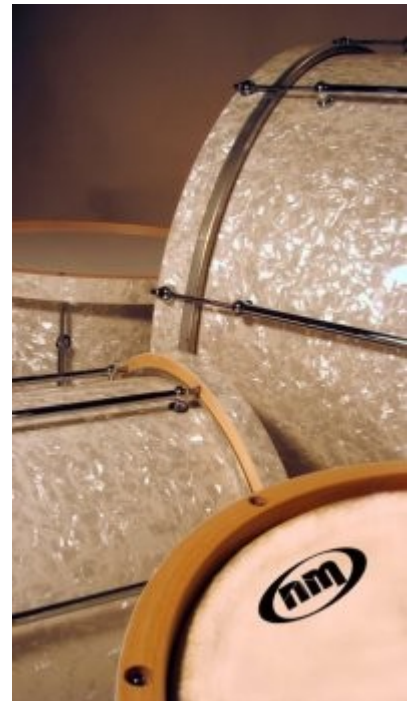

For more information contact:

Nathan McLaren
NM Custom Drums
35 George Avenue
Perth, ON K7H 2Z1

Phone: (613) 267-5961
e-Mail: nathan@nmcustomdrums.com
<http://nmcustomdrums.com>